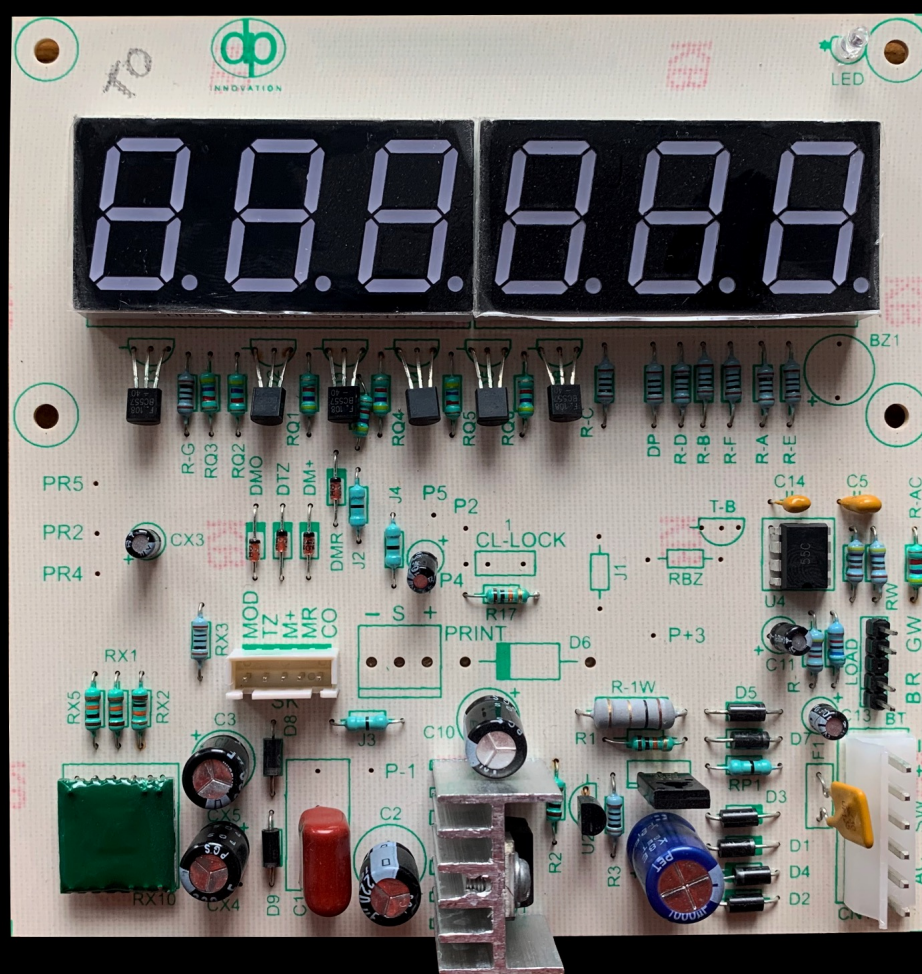

Indicator

Wireless indicator

Truly wireless indicator with up-to 200 meter range

Specification

Model Number	DP-DMP3MS
Display type	7 Segment (0.8")
Wireless Range	up-to200m*
Dimension	(6*5.5)"
colors	Red
warranty	1 Year*
Structure Material	Metal

Indicator

Wireless indicator

Truly wireless indicator with up-to 200 meter range

Specification

Model Number	DP-DMP3ABS
Display type	7 Segment (0.8")
Wireless Range	up-to200m*
Dimension	(7*6)"
colors	Red
warranty	1 Year*
Structure Material	ABS-PLASTIC

Special design for P3 BODY

Wireless DMP3 circuit + P3 body

Truly wireless indicator with up-to 200 meter range

- Wireless connectivity up-to 200m.
- On board (0.8") Segments.
- Hole to Hole fitting in P3 Body.
- Inbuild DP-Wireless Module.
- Remote 4keys Feature.